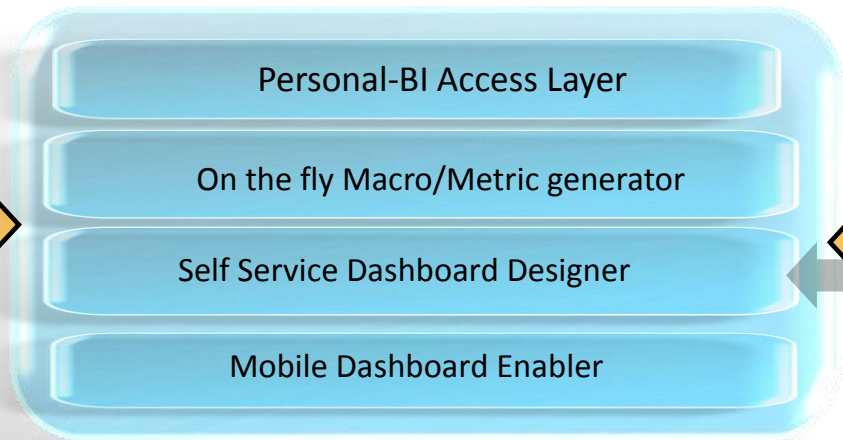

CarbonBI Platform